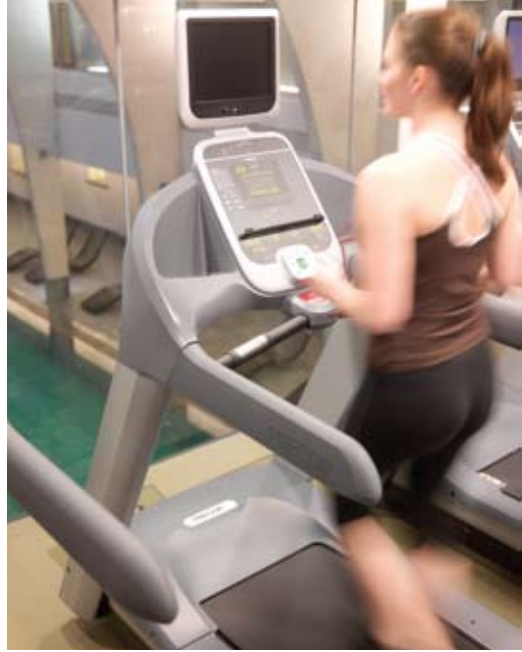

Tennis Courts

Golf Driving Range

Carton House

Carton House Training Facility

Carton House Training Facility is committed to being the best sports training centre for professional teams in Europe. The training facility is situated within the grounds of the luxurious 4 Star deluxe Carton House Hotel which is located 14 miles west of Dublin city and only 30 minutes from Dublin Airport. Dublin Airport is well served by all major continental airlines and from all major and peripheral cities in Europe making Carton House a very accessible training destination.

The exceptional facilities at Carton House enable teams to train and work in a private and exclusive environment. The training facility hosts two full size soccer pitches, two full size rugby pitches and a GAA (Gaelic Football and Hurling) pitch of equal dimensions to Croke Park. The recently laid pitches which are exclusively aimed at professional sporting teams have been constructed with input and feedback from some of the largest sporting organisations in the world. Located in a sheltered, fully enclosed section of the Carton House Estate the planning of the facility has been meticulous, ensuring both excellent pitch conditions and privacy.