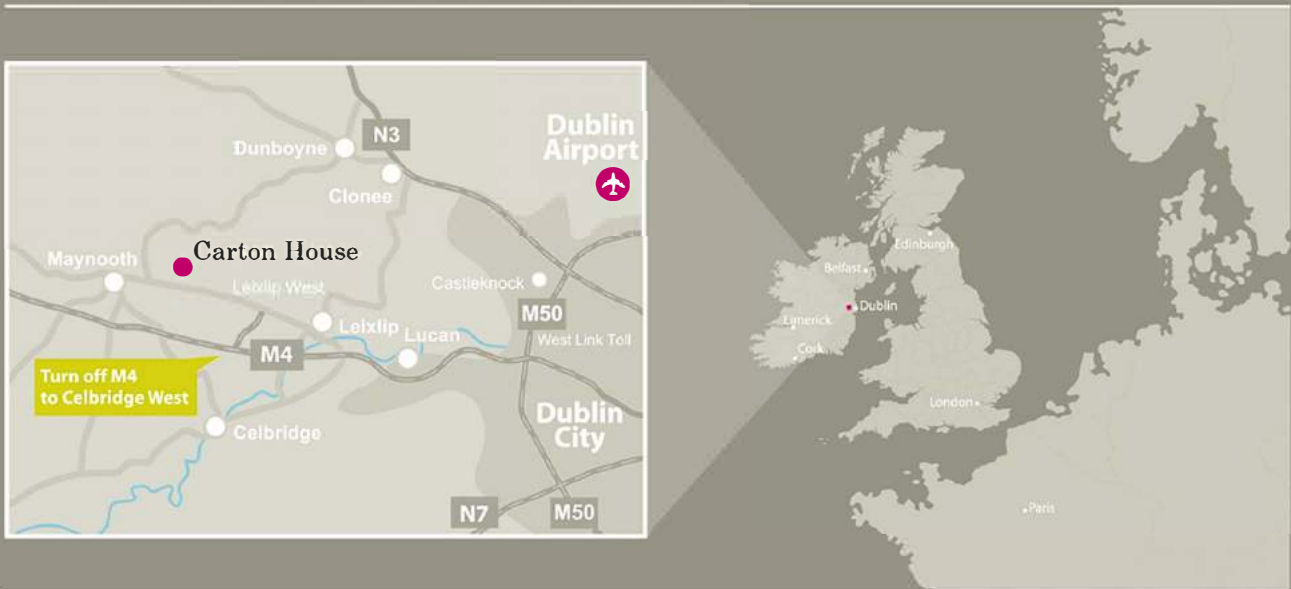

Voted 'Best Course of 2006' by the readers of Golf Punk magazine

O'Meara

Voted one of the 5 Hottest New Courses to be built in Great Britain & Ireland - Golf World 2002

Top 10 Parkland Golf Courses in Ireland - top100golfcourses.co.uk

AIB Irish Amateur Open Championship Venue 2005

The 16th hole on the O'Meara course was voted one of the best 18 holes in golf (UK and Ireland) by Golf World magazine

To find out more details on these membership options, please contact, David Kearney, Director of Golf, on (01) 651 7721 or email dkearney@cartonhouse.com