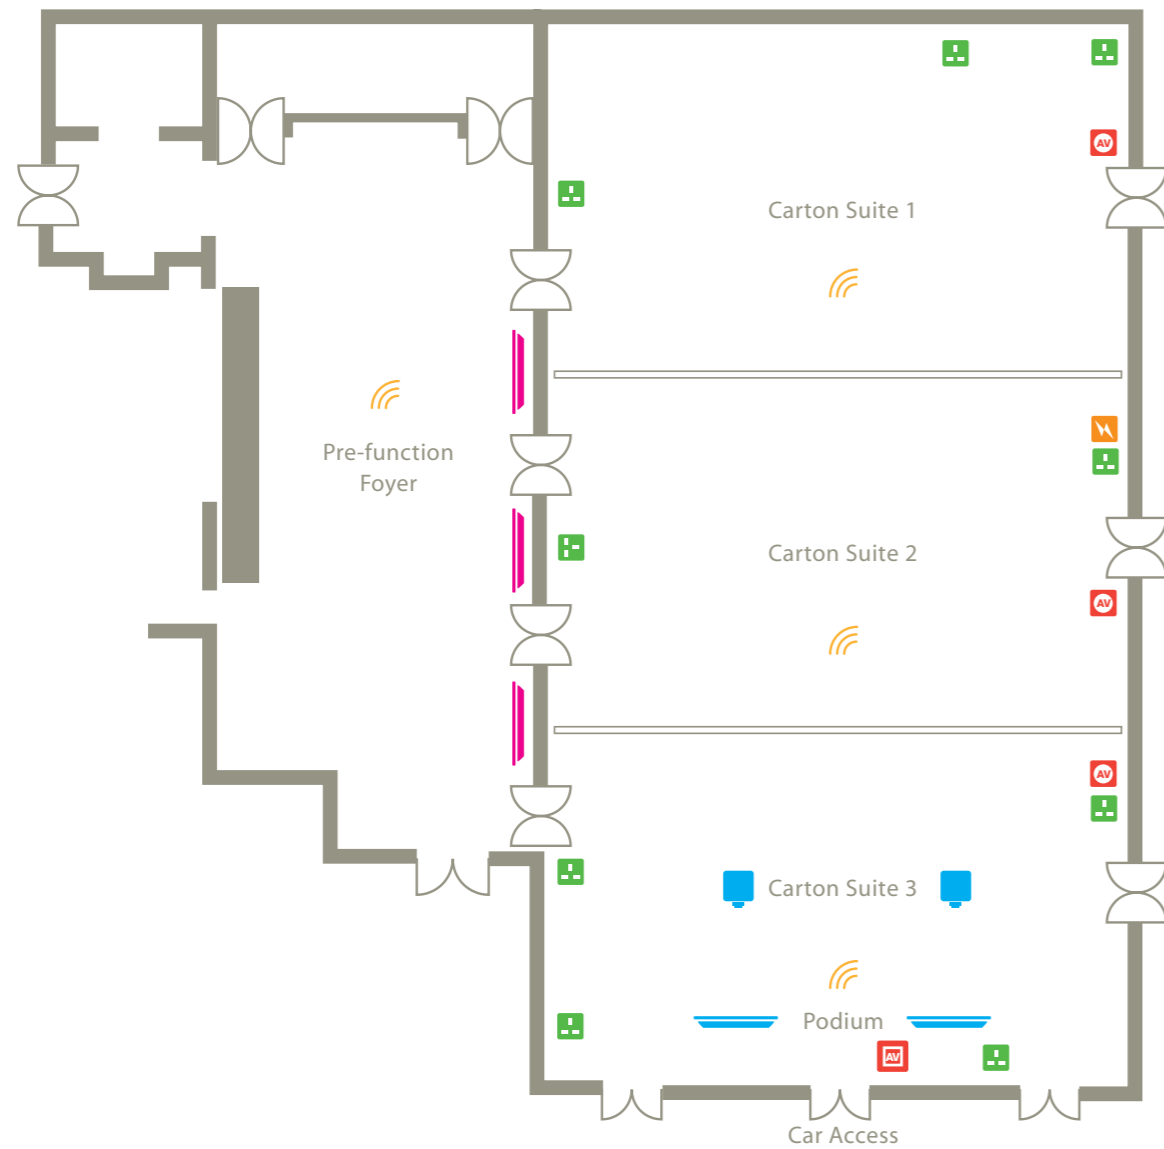

Power Point
 AV Socket
 AV Equipment
 Screen
 Plasma Screen
 WiFi Enabled
 Ceiling Projector
 Car Access & Loading - 4000kg

Room	Sq mts	Ceiling Height	Banquet	Theatre	Classroom	Boardroom	U-shape	Dinner Dance	Cabaret
Carton Suite	510	3.2m	360	500	250	-	94	330	250
Carton Suite 1	162	3.2m	100	150	60	40	42	100	60
Carton Suite 2	186	3.2m	100	150	60	40	42	100	60
Carton Suite 3	162	3.2m	100	150	60	40	42	100	60
Pre-function Foyer	190	2.5m	-	-	-	-	-	-	-

Power Point
 AV Socket
 AV Equipment
 Screen
 Plasma Screen
 WiFi Enabled
 Ceiling Projector

Room	Sq mts	Ceiling Height	Banquet	Theatre	Classroom	Boardroom	U-shape	Dinner Dance	Cabaret
Leinster Boardroom	34	2.4m	-	-	-	14	-	-	-
Kildare Suite	288	2.4m	-	100	60	40	50	-	54
Kildare Suite 1	102	2.4m	-	30	20	18	18	-	-
Kildare Suite 2	86	2.4m	-	30	20	18	18	-	-
Kildare Suite 3	99	2.4m	-	30	20	18	18	-	-

WiFi Enabled throughout building

WiFi Enabled throughout building

Room	Sq mts	Ceiling height	Banquet	Theatre	Classroom	Boardroom	U-shape	Cabaret	Cocktail reception
The Duchess Study	35	5.5m	-	-	-	8	-	-	-
The Dukes Study	31	5.5m	-	-	-	8	-	-	-
The Library	31	5.5m	-	-	-	6	-	-	-
The Drawing Room	83	5.5m	70	70	30	26	20	36	100
The Tyrconnell Room	31	5.5m	-	25	-	16	14	-	-

Room	Sq mts	Ceiling height	Banquet	Theatre	Classroom	Boardroom	U-shape	Cabaret	Cocktail reception
The Gold Salon	62	5.5m	40	40	24	24	15	24	60
The Castles Room	33	5.5m	-	-	-	8	-	-	-
The Morrison Room	113	5.5m	70	60	30	26	20	36	100
The Mallaghan Room	80	5.5m	-	-	-	-	-	-	-
Entire Ground Floor			100	-	-	-	-	-	360