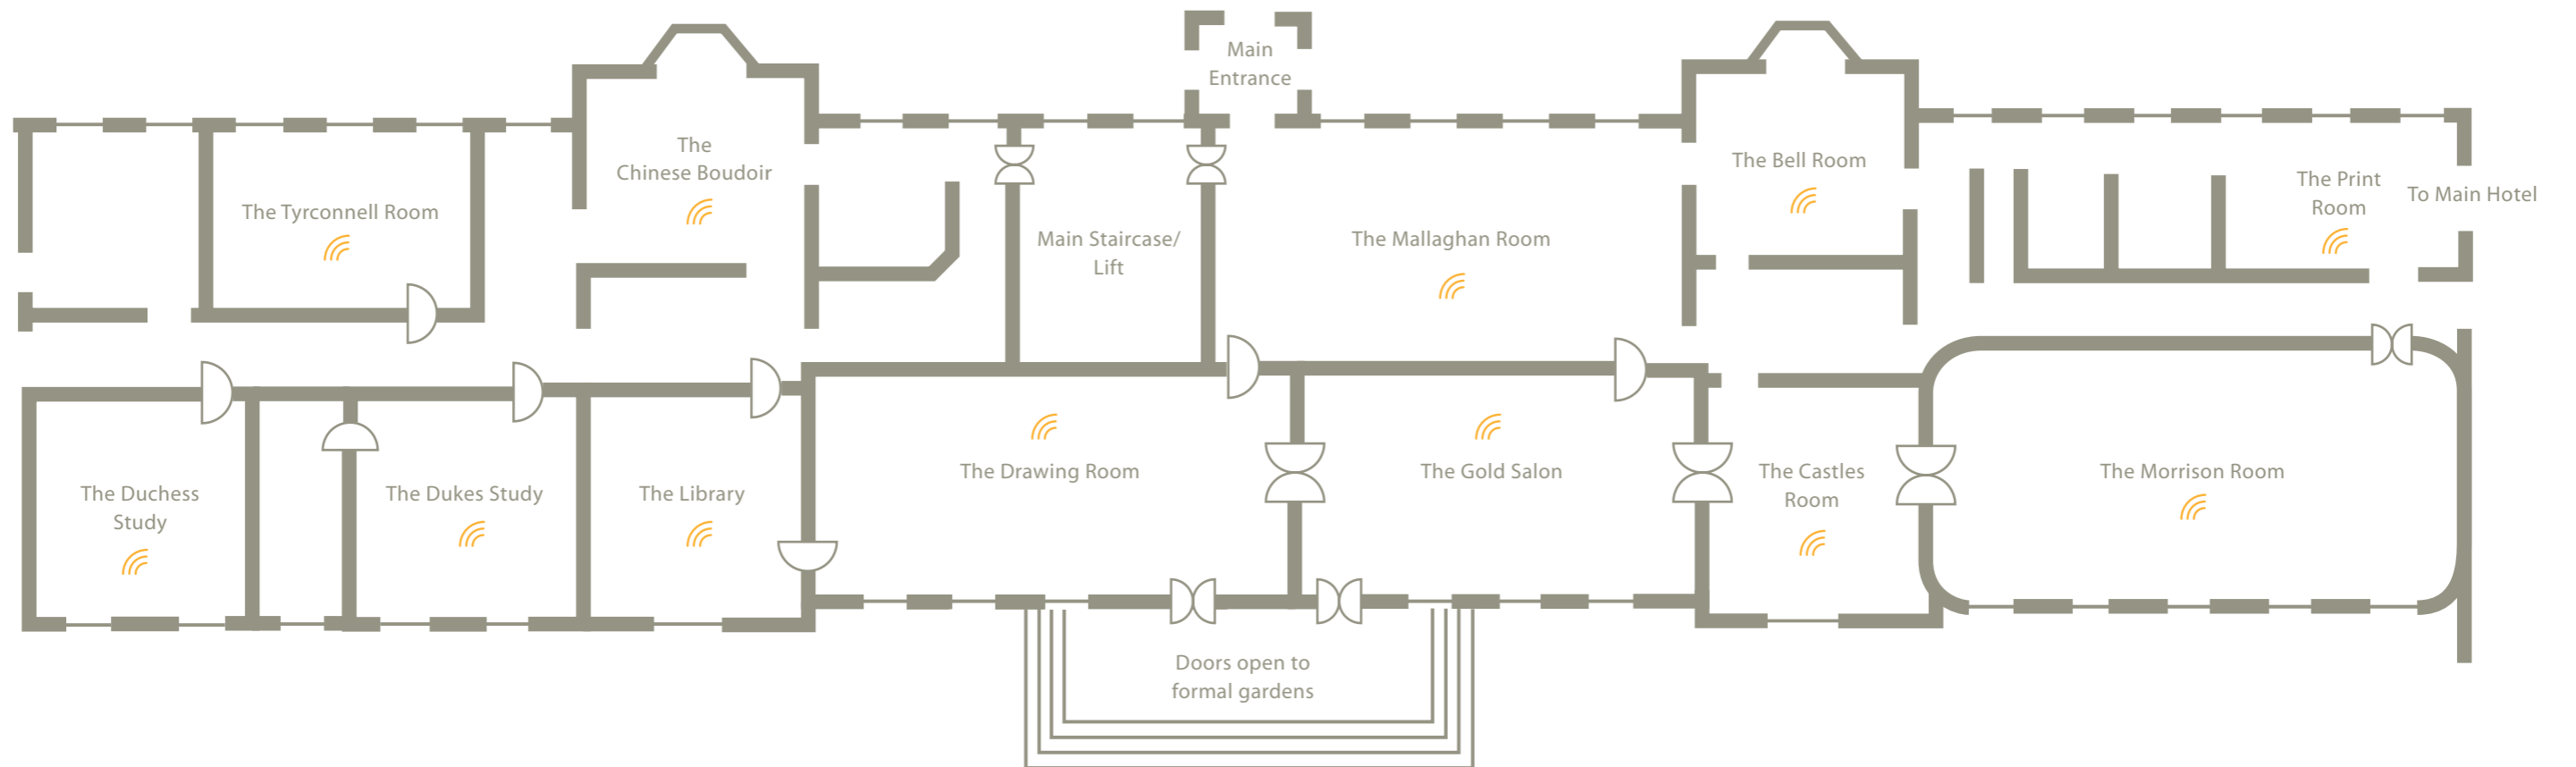

Power Point
 AV Socket
 AV Equipment
 Screen
 Plasma Screen
 WiFi Enabled
 Ceiling Projector
 Car Access & Loading - 4000kg

Room	Sq mts	Ceiling Height	Banquet	Theatre	Classroom	Boardroom	U-shape	Dinner Dance	Cabaret
Carton Suite	510	3.2m	360	500	250	-	94	330	250
Carton Suite 1	162	3.2m	100	150	60	40	42	100	60
Carton Suite 2	186	3.2m	100	150	60	40	42	100	60
Carton Suite 3	162	3.2m	100	150	60	40	42	100	60
Pre-function Foyer	190	2.5m	-	-	-	-	-	-	-

Power Point
 AV Socket
 AV Equipment
 Screen
 Plasma Screen
 WiFi Enabled
 Ceiling Projector

Room	Sq mts	Ceiling Height	Banquet	Theatre	Classroom	Boardroom	U-shape	Dinner Dance	Cabaret
Leinster Boardroom	34	2.4m	-	-	-	14	-	-	-
Kildare Suite	288	2.4m	-	100	60	40	50	-	54
Kildare Suite 1	102	2.4m	-	30	20	18	18	-	-
Kildare Suite 2	86	2.4m	-	30	20	18	18	-	-
Kildare Suite 3	99	2.4m	-	30	20	18	18	-	-

WiFi Enabled throughout building

WiFi Enabled throughout building

Room	Sq mts	Ceiling height	Banquet	Theatre	Classroom	Boardroom	U-shape	Cabaret	Cocktail reception
The Duchess Study	35	5.5m	-	-	-	8	-	-	-
The Dukes Study	31	5.5m	-	-	-	8	-	-	-
The Library	31	5.5m	-	-	-	6	-	-	-
The Drawing Room	83	5.5m	70	70	30	26	20	36	100
The Tyrconnell Room	31	5.5m	-	25	-	16	14	-	-

Room	Sq mts	Ceiling height	Banquet	Theatre	Classroom	Boardroom	U-shape	Cabaret	Cocktail reception
The Gold Salon	62	5.5m	40	40	24	24	15	24	60
The Castles Room	33	5.5m	-	-	-	8	-	-	-
The Morrison Room	113	5.5m	70	60	30	26	20	36	100
The Mallaghan Room	80	5.5m	-	-	-	-	-	-	-
Entire Ground Floor			100	-	-	-	-	-	360