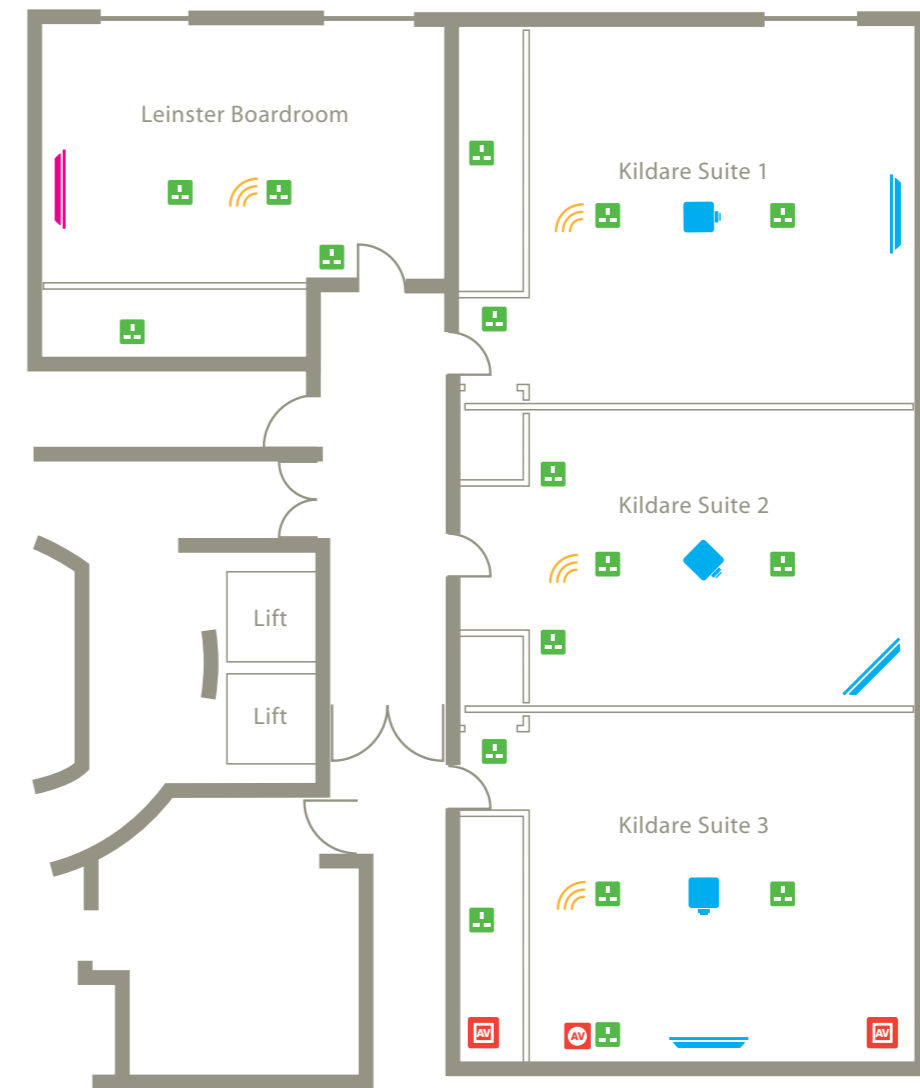

Power Point
 AV Socket
 AV Equipment
 Screen
 Plasma Screen
 WiFi Enabled
 Ceiling Projector
 Car Access & Loading - 4000kg

Room	Sq mts	Ceiling Height	Banquet	Theatre	Classroom	Boardroom	U-shape	Dinner Dance	Cabaret
Carton Suite	510	3.2m	360	500	250	-	94	330	250
Carton Suite 1	162	3.2m	100	150	60	40	42	100	60
Carton Suite 2	186	3.2m	100	150	60	40	42	100	60
Carton Suite 3	162	3.2m	100	150	60	40	42	100	60
Pre-function Foyer	190	2.5m	-	-	-	-	-	-	-

Power Point
 AV Socket
 AV Equipment
 Screen
 Plasma Screen
 WiFi Enabled
 Ceiling Projector

Room	Sq mts	Ceiling Height	Banquet	Theatre	Classroom	Boardroom	U-shape	Dinner Dance	Cabaret
Leinster Boardroom	34	2.4m	-	-	-	14	-	-	-
Kildare Suite	288	2.4m	-	100	60	40	50	-	54
Kildare Suite 1	102	2.4m	-	30	20	18	18	-	-
Kildare Suite 2	86	2.4m	-	30	20	18	18	-	-
Kildare Suite 3	99	2.4m	-	30	20	18	18	-	-

WiFi Enabled throughout building

WiFi Enabled throughout building

Room	Sq mts	Ceiling height	Banquet	Theatre	Classroom	Boardroom	U-shape	Cabaret	Cocktail reception
The Duchess Study	35	5.5m	-	-	-	8	-	-	-
The Dukes Study	31	5.5m	-	-	-	8	-	-	-
The Library	31	5.5m	-	-	-	6	-	-	-
The Drawing Room	83	5.5m	70	70	30	26	20	36	100
The Tyrconnell Room	31	5.5m	-	25	-	16	14	-	-

Room	Sq mts	Ceiling height	Banquet	Theatre	Classroom	Boardroom	U-shape	Cabaret	Cocktail reception
The Gold Salon	62	5.5m	40	40	24	24	15	24	60
The Castles Room	33	5.5m	-	-	-	8	-	-	-
The Morrison Room	113	5.5m	70	60	30	26	20	36	100
The Mallaghan Room	80	5.5m	-	-	-	-	-	-	-
Entire Ground Floor			100	-	-	-	-	-	360