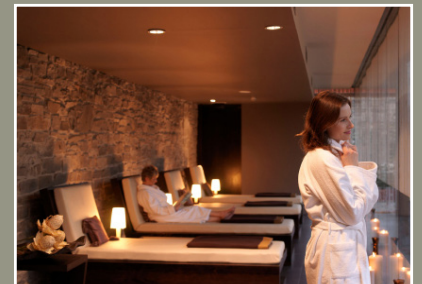

Off peak direct debit

(Monday – Friday only 9:00am to 5:00pm)	
Individual	€50
Couple	€80
Family	€90

6 month subscription

Individual	€475
Couple	€710
Family	€790

6 month off peak subscription

(Monday – Friday only 9:00am to 5:00pm)	
Individual	€270
Couple	€460
Family	€545

Opening hours

Monday to Friday 6:30am – 10:00pm

Saturday, Sunday and Bank Holidays 8:00am – 8:00pm

01 651 7744 | cartonhouse.com

Carton House
HOTEL · GOLF · LEISURE